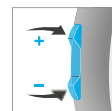

Run P

Run SP

SOUND TRANSMISSION

3 Your powerful connection to life.

Ideal for wearers with severe hearing loss, the transparent earhook provides a high level of amplification. The length of the tube can be trimmed to fit you precisely which, combined with a range of tip sizes, makes Run highly comfortable to wear.